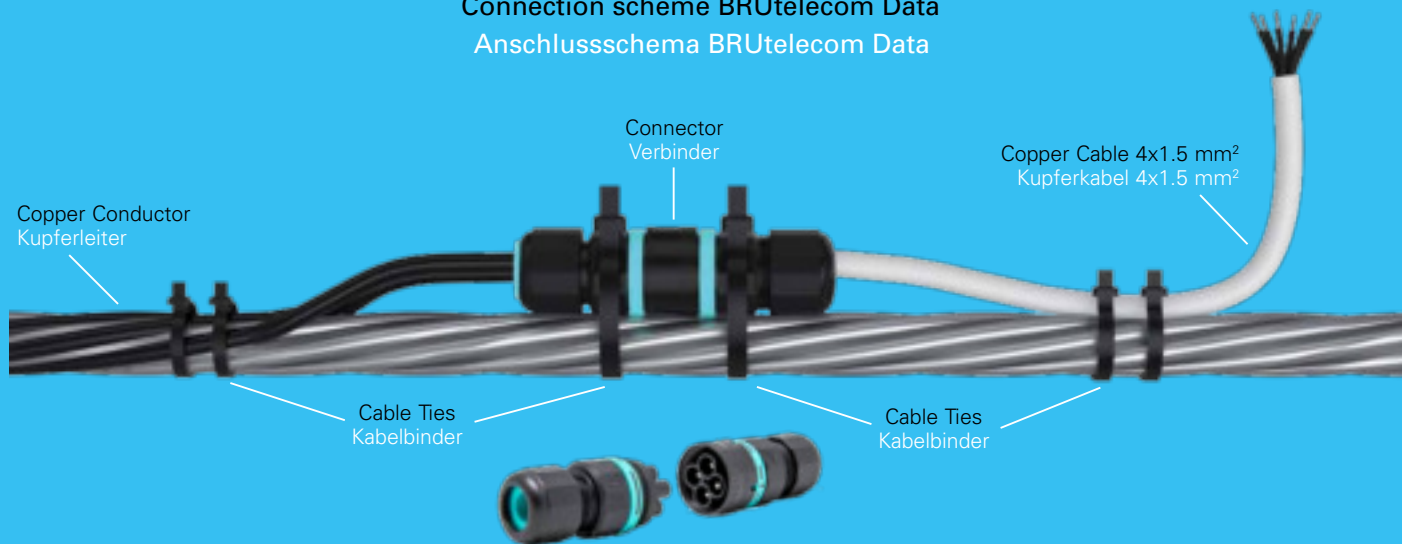

TELECOM ROPES

TELEKOMSEILE

The BRUtelecom series cables enable the transmission of data and electrical power between the bottom and top ropeway terminals via optical fibers and copper conductors. While fiber optics only are stranded in BRUtelecom cable, the BRUtelecom Energy cable comes with additional copper conductors for power transmission. The BRUtelecom Data cable features copper data conductors in the outer layer, which can be tapped as needed to energize safety functions at line towers, such as telecommunication and control sensors.

The BRUtelecom Data+ is the most suitable solution, if you need more copper conductor on the cable car masts.

Universally useful is the BRUtelecom Multi – a cable with all media integrated, that can be opened if needed. Tensioning of the ropes on the masts is not necessary. The telecom cables are available in a complete package including all accessories as well as the fiber optic splice and measuring and hook-up services. Customers obtain a ready-to-use telecom cable system from a single source.

Rope Type and Applications / Seilart und Anwendungsbereiche

Rope Type <i>Seiltyp</i>	FO Core <i>LWL Kern</i>	FO Shell <i>LWL Mantel</i>	Energy Core <i>Energie Kern</i>	Energy Shell <i>Energie Mantel</i>	Cu-Data Core <i>Cu-Daten Kern</i>	Cu-Data Shell <i>Cu-Daten Mantel</i>	Cu-Pairs Core <i>Cu-Paare Kern</i>	Cu-Pairs Shell <i>Cu-Paare Mantel</i>
BRUtelecom	■	■	■	■	■	■	■	■
BRUtelecom Data	■	■	■	■	■	■	■	■
BRUtelecom Data+	■	■	■	■	■	■	■	■
BRUtelecom Energy	■	■	■	■	■	■	■	■
BRUtelecom Multi	■	■	■	■	■	■	■	■

Connection BRUtelecom Data / Anschluss BRUtelecom Data

Double Dead-End Loop / Doppelabspannschleife

Further Products / Weitere Produkte

Transportation Ropes /
Transportseile

Winch Ropes /
Windenseile

Mining Ropes /
Minenseile