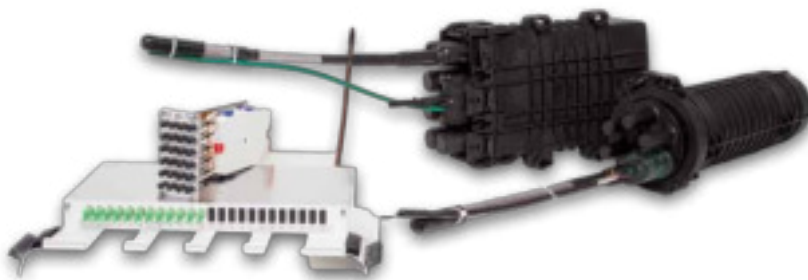

Rope Type and Applications / Seilart und Anwendungsbereiche

Rope Type <i>Seiltyp</i>	FO Core <i>LWL Kern</i>	FO Shell <i>LWL Mantel</i>	Energy Core <i>Energie Kern</i>	Energy Shell <i>Energie Mantel</i>	Cu-Data Core <i>Cu-Daten Kern</i>	Cu-Data Shell <i>Cu-Daten Mantel</i>	Cu-Pairs Core <i>Cu-Paare Kern</i>	Cu-Pairs Shell <i>Cu-Paare Mantel</i>
BRUtelecom	■	■	■	■	■	■	■	■
BRUtelecom Data	■	■	■	■	■	■	■	■
BRUtelecom Data+	■	■	■	■	■	■	■	■
BRUtelecom Energy	■	■	■	■	■	■	■	■
BRUtelecom Multi	■	■	■	■	■	■	■	■

Map Key:

Legende:

- possible   ■ möglich
- not possible   ■ nicht möglich
- upon request   ■ auf Anfrage

Subject to technical modifications
Änderungen vorbehalten