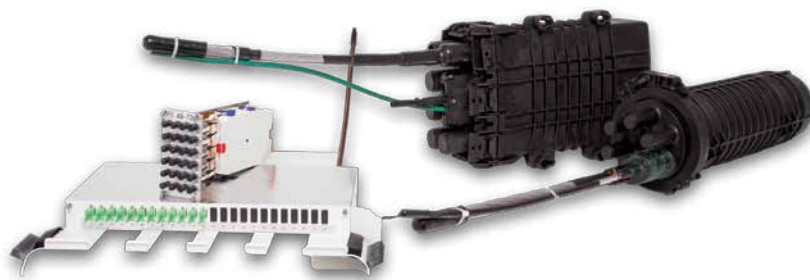

Rope Type and Applications / Seilart und Anwendungsbereiche

Rope Type <i>Seiltyp</i>	FO Core <i>LWL Kern</i>	FO Shell <i>LWL Mantel</i>	Energy Core <i>Energie Kern</i>	Energy Shell <i>Energie Mantel</i>	Cu-Data Core <i>Cu-Daten Kern</i>	Cu-Data Shell <i>Cu-Daten Mantel</i>	Cu-Pairs Core <i>Cu-Paare Kern</i>	Cu-Pairs Shell <i>Cu-Paare Mantel</i>
BRUtelecom	■	■	■	■	■	■	■	■
BRUtelecom Data	■	■	■	■	■	■	■	■
BRUtelecom Data+	■	■	■	■	■	■	■	■
BRUtelecom Energy	■	■	■	■	■	■	■	■
BRUtelecom Multi	■	■	■	■	■	■	■	■

Map Key:

Legende:

- possible   ■ möglich
- not possible   ■ nicht möglich
- upon request   ■ auf Anfrage

Subject to technical modifications
Änderungen vorbehalten